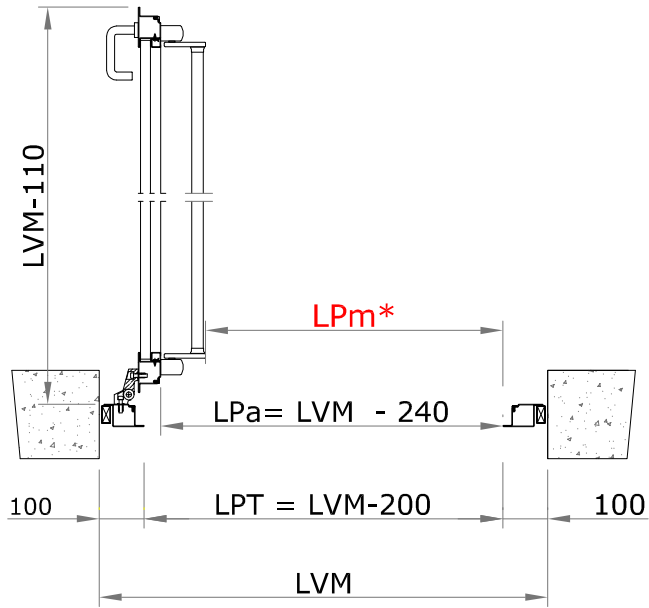

Horizontal Sec.

Vertical Sec.

Pull side view

ACCESSORIES

- " V " arm door closer
- Slide arm door closer
- Couple of handle on round rose and lock profile
- Standard Lever Panic Bar
- Push-bar
- Electrical handle
- RAL .....

Other

LVM= Structural opening width

HVM=Structural opening height

LVP = Frame Passage Width

HVP = Frame Passage Height

LPa = Leaf Passage width

LPM\*= Panic bar passage width

LPM\*

Standard Lever = LVM-340 .....( ) mm.

Push-bar = LVM-310 .....( ) mm.

EI 30 glass (internal use)

EI 60 glass (internal use)

H Mid-Frame = \_\_\_\_\_ mm.

Dimensions mm.

LVM \_\_\_\_\_ x HVM \_\_\_\_\_

In case of fanlight please specify the full height passage (HPT)