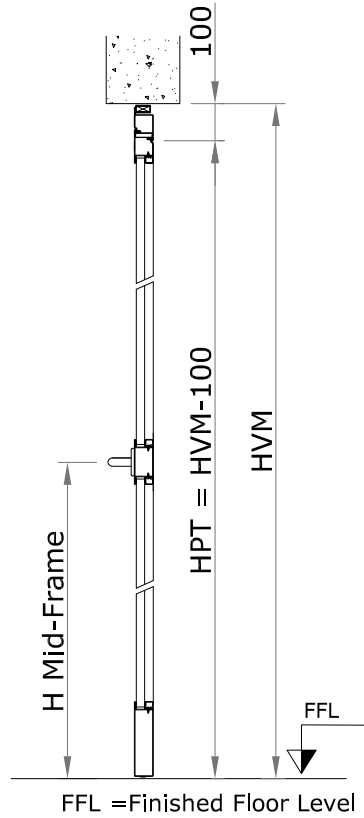

Horizontal Sec.

Vertical Sec.

Pull side view

ACCESSORIES

- " V " arm door closer
- Slide arm door closer
- Couple of handle on round rose and lock profile
- Standard Lever Panic Bar
- Push-bar
- Electrical handle
- RAL .....

Other

LVM= Structural opening width

HVM=Structural opening height

LVP = Frame Passage Width

HVP = Frame Passage Height

LPa = Leaf Passage width

LPM\*= Panic bar passage width

LPM\*

Standard Lever = LVM-340 .....( ) mm.

Push-bar = LVM-310 .....( ) mm.

EI 30 glass (internal use)

EI 60 glass (internal use)

H Mid-Frame = \_\_\_\_\_ mm.

Dimensions mm.

LVM \_\_\_\_\_ x HVM \_\_\_\_\_

In case of fanlight please specify the full height passage (HPT)