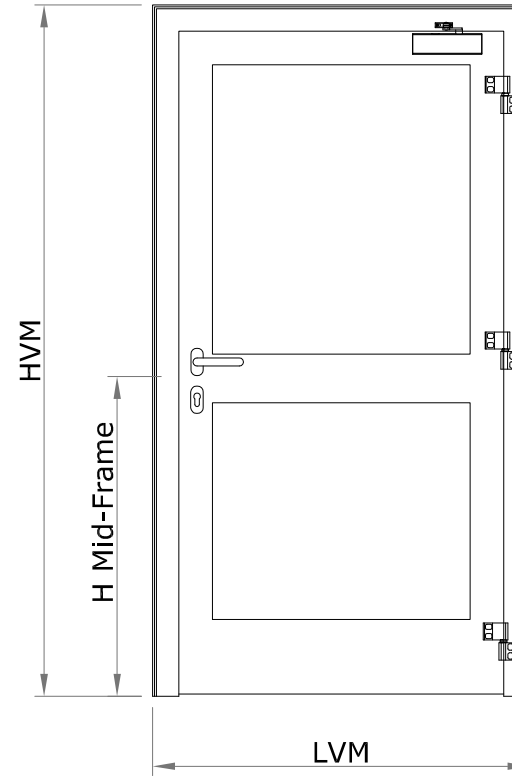

Horizontal Sec.

Vertical Sec.

Pull side view

ACCESSORIES

- " V " arm door closer
- Slide arm door closer
- Couple of handle on round rose and lock profile
- Standard Lever Panic Bar
- Push-bar
- Electrical handle
- RAL .....

Other

LVM= Structural opening width

HVM=Structural opening height

LVP = Frame Passage Width

HVP = Frame Passage Height

LPa = Leaf Passage width

LPM\*= Panic bar passage width

LPM\*

Standard Lever = LVM-340 .....( ) mm.

Push-bar = LVM-310 .....( ) mm.

EI 30 glass (internal use)

EI 60 glass (internal use)

H Mid-Frame = \_\_\_\_\_ mm.

Dimensions mm.

LVM \_\_\_\_\_ x HVM \_\_\_\_\_

In case of fanlight please specify the full height passage (HPT)