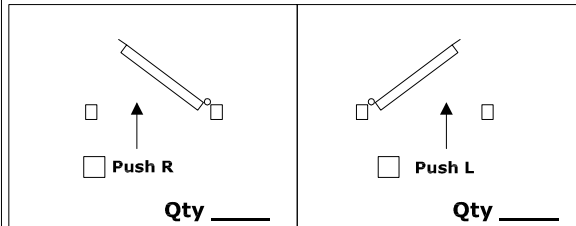

Horizontal Sec.

Vertical Sec.

Pull side view

ACCESSORIES

- " V " arm door closer
- Slide arm door closer
- Couple of handle on round rose and lock profile
- Standard Lever Panic Bar
- Push-bar
- Electrical handle
- RAL .....

Other

LVM= Structural opening width

HVM=Structural opening height

LVP = Frame Passage Width

HVP = Frame Passage Height

LPa = Leaf Passage width

LPM\*= Panic bar passage width

LPM\*

Standard Lever = LVM-340 .....( ) mm.

Push-bar = LVM-310 .....( ) mm.

EI 30 glass (internal use)

EI 60 glass (internal use)

H Mid-Frame = \_\_\_\_\_ mm.

Dimensions mm.

LVM \_\_\_\_\_ x HVM \_\_\_\_\_

In case of fanlight please specify the full height passage (HPT)