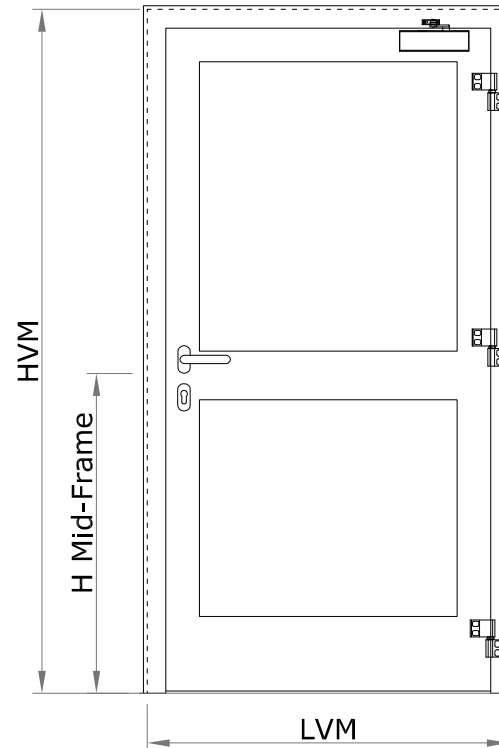

Horizontal Sec.

Vertical Sec.

Pull side view

ACCESSORIES

- " V " arm door closer
- Slide arm door closer
- Couple of handle on round rose and lock profile
- Standard Lever Panic Bar
- Push-bar
- Electrical handle
- RAL

Other

LVM= Structural opening width

HVM=Structural opening height

LVP = Frame Passage Width

HVP = Frame Passage Height

LPa = Leaf Passage width

LPm*= Panic bar passage width

LPm*

Standard Lever = LVM-290() mm.

Push-bar = LVM-255() mm.

EI 30 glass (internal use)

EI 60 glass (internal use)

H Mid-Frame = _____ mm.

Dimensions mm.

LVM _____ x HVM _____

In case of fanlight please specify the full height passage (HPT)