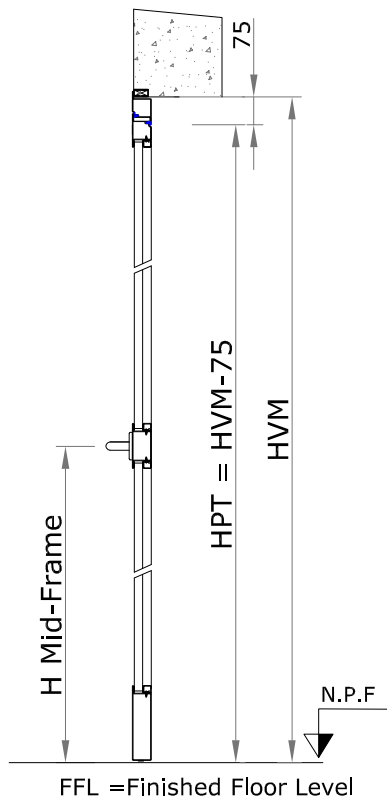

Horizontal Sec.

Vertical Sec.

Pull side view

ACCESSORIES

- " V " arm door closer
- Slide arm door closer
- Couple of handle on round rose and lock profile
- Standard Lever Panic Bar
- Push-bar
- Electrical handle
- RAL

Other

LVM= Structural opening width

HVM=Structural opening height

LVP = Frame Passage Width

HVP = Frame Passage Height

LPa = Leaf Passage width

LPm*= Panic bar passage width

LPm*

Standard Lever = LVM-290() mm.

Push-bar = LVM-255() mm.

EI 30 glass (internal use)

EI 60 glass (internal use)

H Mid-Frame = _____ mm.

Dimensions mm.

LVM _____ x HVM _____

In case of fanlight please specify the full height passage (HPT)