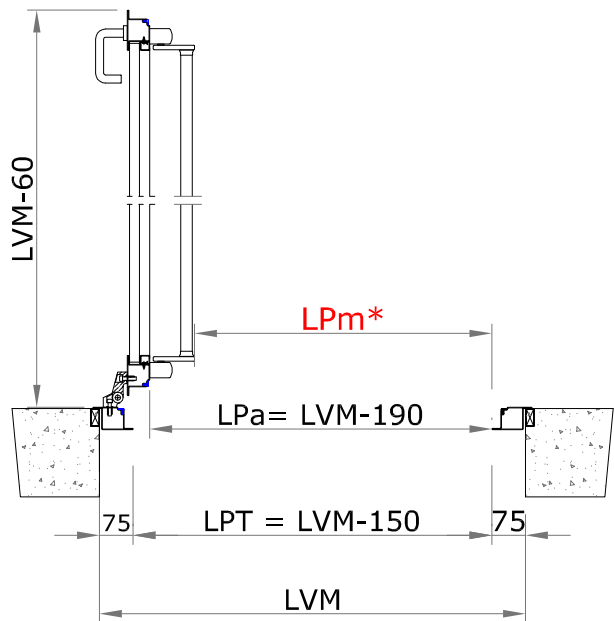

Horizontal Sec.

Vertical Sec.

Pull side view

ACCESSORIES

- " V " arm door closer
- Slide arm door closer
- Couple of handle on round rose and lock profile
- Standard Lever Panic Bar
- Push-bar
- Electrical handle
- RAL

Other

LVM= Structural opening width

HVM=Structural opening height

LVP = Frame Passage Width

HVP = Frame Passage Height

LPa = Leaf Passage width

LPm*= Panic bar passage width

LPm*

Standard Lever = LVM-290() mm.

Push-bar = LVM-255() mm.

EI 30 glass (internal use)

EI 60 glass (internal use)

H Mid-Frame = _____ mm.

Dimensions mm.

LVM _____ x HVM _____

In case of fanlight please specify the full height passage (HPT)