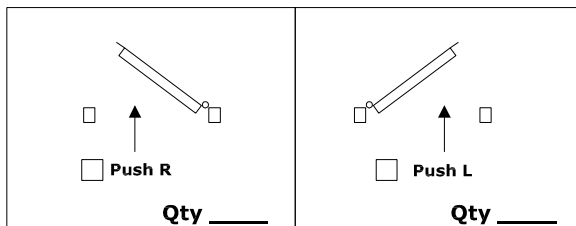

Horizontal Sec.

Vertical Sec.

Pull side view

ACCESSORIES

- " V " arm door closer
- Slide arm door closer
- Couple of handle on round rose and lock profile
- Standard Lever Panic Bar
- Push-bar
- Electrical handle
- RAL

Other

LVM= Structural opening width

HVM=Structural opening height

LVP = Frame Passage Width

HVP = Frame Passage Height

LPa = Leaf Passage width

LPm*= Panic bar passage width

LPm*

Standard Lever = LVM-290() mm.

Push-bar = LVM-255() mm.

EI 30 glass (internal use)

EI 60 glass (internal use)

H Mid-Frame = _____ mm.

Dimensions mm.

LVM _____ x HVM _____

In case of fanlight please specify the full height passage (HPT)