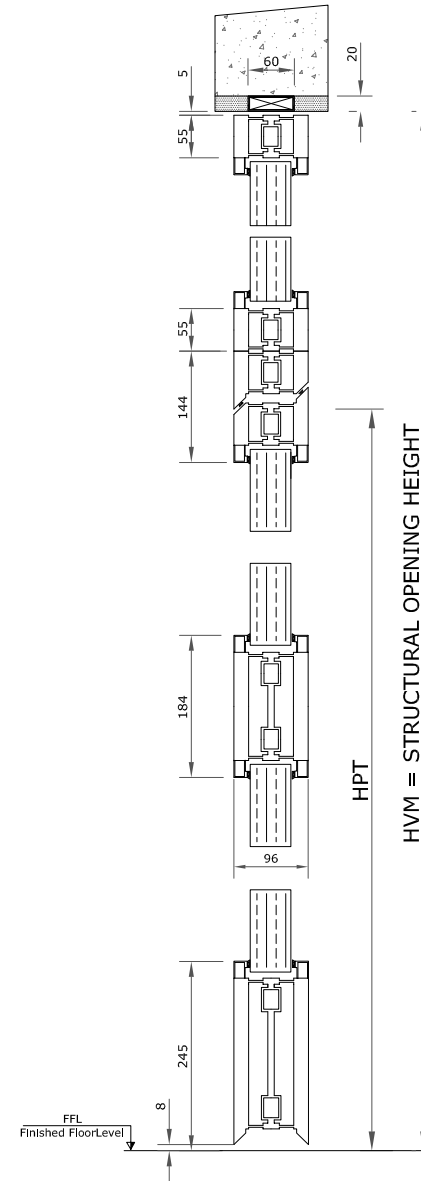

HVM = Structural opening height  
HVP = Opening passage height

HVM = Structural opening height  
HVP = Opening passage height

WITH FANLIGHT

ALL V12\_fr

Stamp and Signature

Client:

Date

Fael Security Srl  
Via E. Majorana  
72100 Brindisi - ITALIA  
Tel. 0831-546563 Fax 0831-546674  
E-mail: fael@fael.com  
Web: http://www.fael.com

Rev. 0 - 02/04/2021

*VITRALL*  
EI 90/120 ALUMINIUM OPENABLE GLAZED FIREDOOR

VERTICAL SECTIONS