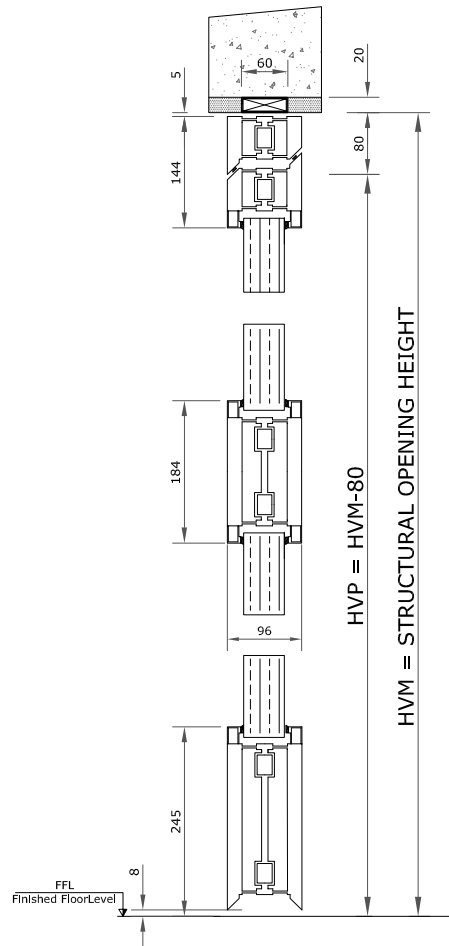

HVM = Structural opening height  
HVP = Opening passage height

HVM = Structural opening height  
HVP = Opening passage height

WITH FANLIGHT

ALL V12\_fr

Stamp and Signature

Client:

Date

Fael Security Srl  
Via E. Majorana  
72100 Brindisi - ITALIA  
Tel. 0831-546563 Fax 0831-546674  
E-mail: fael@fael.com  
Web: http://www.fael.com

Rev. 0 - 02/04/2021

*VITRALL*  
EI 90/120 ALUMINIUM OPENABLE GLAZED FIREDOOR

VERTICAL SECTIONS