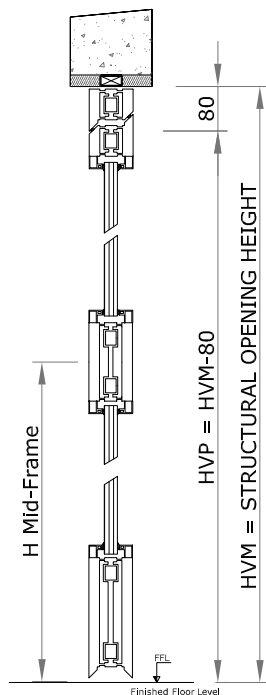

Horizontal Sec.

Vertical Sec.

Pull side view

ACCESSORIES

- " V " arm door closer
- Slide arm door closer
- Couple of handle on round rose and lock profile
- Standard Lever Panic Bar
- Push-bar
- Electrical handle
- RAL

Other

LVM= Structural opening width

HVM=Structural opening height

LVP = Frame Passage Width

HVP = Frame Passage Height

LPa = Leaf Passage width

LPM*= Panic bar passage width

LPM*

Standard Lever = LVM-330() mm.

Push-bar = LVM-293() mm.

EI 30 glass (external use)

EI 60 glass (external use)

H Mid-Frame = _____ mm.

Dimensions mm.

LVM _____ x HVM _____

In case of fanlight please specify the full height passage (HPT)