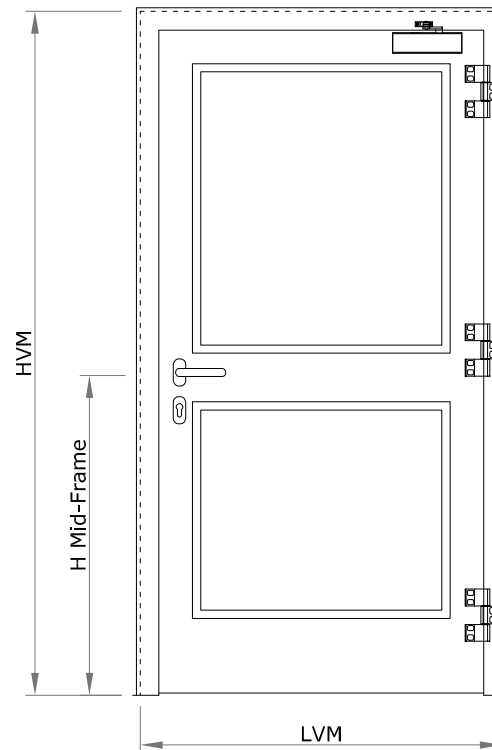

Horizontal Sec.

Vertical Sec.

Pull side view

ACCESSORIES

- " V " arm door closer
- Slide arm door closer
- Couple of handle on round rose and lock profile
- Standard Lever Panic Bar
- Push-bar
- Electrical handle
- RAL

Other

LVM= Structural opening width

HVM=Structural opening height

LVP = Frame Passage Width

HVP = Frame Passage Height

LPa = Leaf Passage width

LPM*= Panic bar passage width

LPM*

Standard Lever = LVM-330() mm.

Push-bar = LVM-293() mm.

EI 30 glass (external use)

EI 60 glass (external use)

H Mid-Frame = _____ mm.

Dimensions mm.

LVM _____ x HVM _____

In case of fanlight please specify the full height passage (HPT)