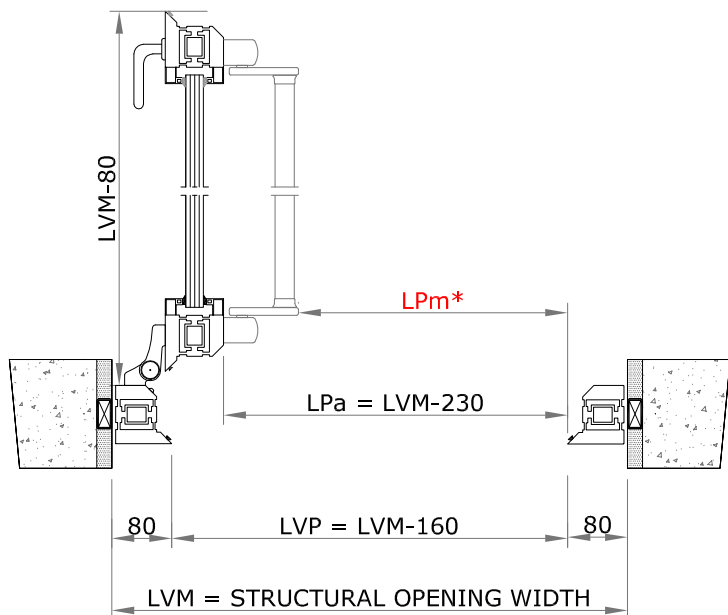

Horizontal Sec.

Vertical Sec.

Pull side view

ACCESSORIES

- " V " arm door closer
- Slide arm door closer
- Couple of handle on round rose and lock profile
- Standard Lever Panic Bar
- Push-bar
- Electrical handle
- RAL

Other

LVM= Structural opening width

HVM=Structural opening height

LVP = Frame Passage Width

HVP = Frame Passage Height

LPa = Leaf Passage width

LPM*= Panic bar passage width

LPM*

Standard Lever = LVM-330() mm.

Push-bar = LVM-293() mm.

EI 30 glass (external use)

EI 60 glass (external use)

H Mid-Frame = _____ mm.

Dimensions mm.

LVM _____ x HVM _____

In case of fanlight please specify the full height passage (HPT)