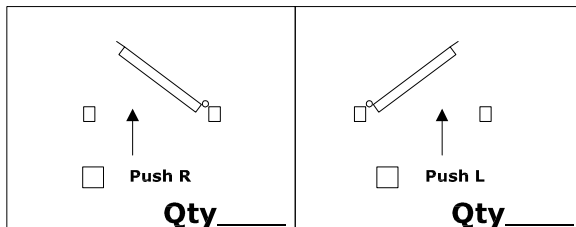

Horizontal Sec.

Vertical Sec.

Pull side view

ACCESSORIES

- " V " arm door closer
- Slide arm door closer
- Couple of handle on round rose and lock profile
- Standard Lever Panic Bar
- Push-bar
- Electrical handle
- RAL

Other

LVM= Structural opening width

HVM=Structural opening height

LVP = Frame Passage Width

HVP = Frame Passage Height

LPa = Leaf Passage width

LPM*= Panic bar passage width

LPM*

Standard Lever = LVM-330() mm.

Push-bar = LVM-293() mm.

EI 30 glass (external use)

EI 60 glass (external use)

H Mid-Frame = _____ mm.

Dimensions mm.

LVM _____ x HVM _____

In case of fanlight please specify the full height passage (HPT)