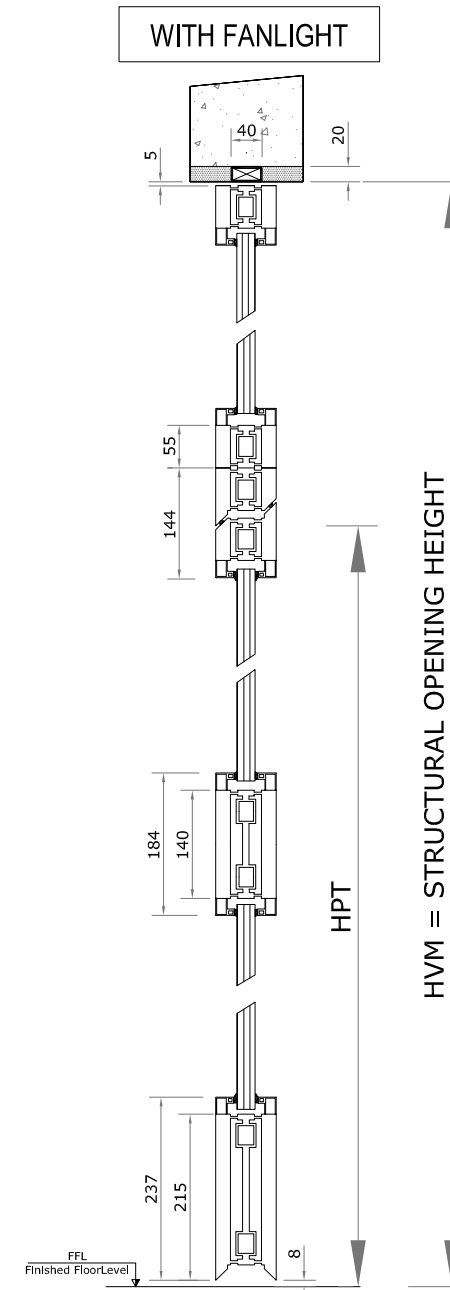

HVM = Structural opening height
HVP = Opening passage height

HVM = Structural opening height
HVP = Opening passage height

ALL V6_en

Stamp and Signature

Client:

Date

Fael Security Srl
Via E. Majorana
72100 Brindisi - ITALIA
Tel. 0831-546563 Fax 0831-546674
E-mail: fael@fael.com
Web: <http://www.fael.com>

Rev. 0 - 02/04/2021

VITRALIGHT
EI30/60 ALUMINIUM OPENABLE GLAZED FIREDOOR

VERTICAL SECTIONS