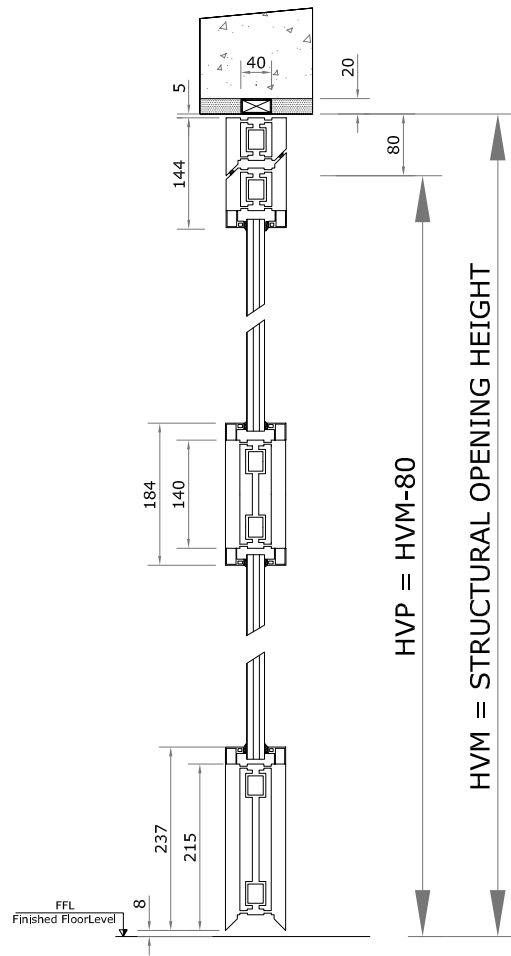

HVM = Structural opening height
HVP = Opening passage height

HVM = Structural opening height
HVP = Opening passage height

ALL V6_en

Stamp and Signature

Client:

Date

Fael Security Srl
Via E. Majorana
72100 Brindisi - ITALIA
Tel. 0831-546563 Fax 0831-546674
E-mail: fael@fael.com
Web: <http://www.fael.com>

Rev. 0 - 02/04/2021

VITRALIGHT
EI30/60 ALUMINIUM OPENABLE GLAZED FIREDOOR

VERTICAL SECTIONS