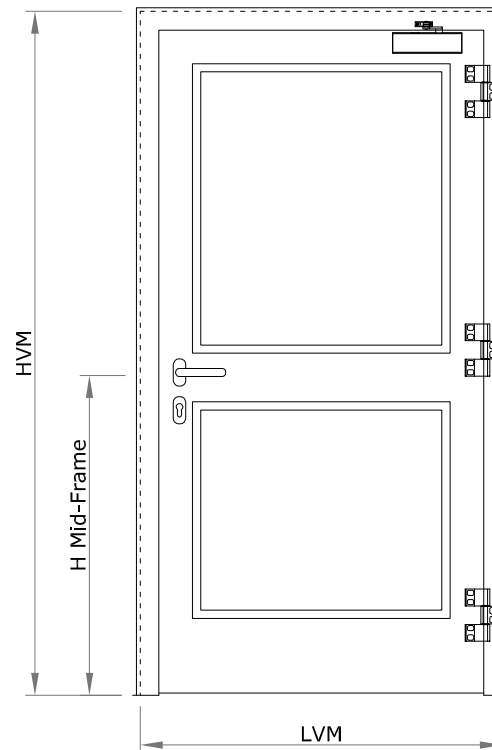

Horizontal Sec.

Vertical Sec.

Pull side view

ACCESSORIES

- " V " arm door closer
- Slide arm door closer
- Couple of handle on round rose and lock profile
- Standard Lever Panic Bar
- Push-bar
- Electrical handle
- RAL

Other

LVM= Structural opening width
 HVM=Structural opening height
 LVP = Frame Passage Width
 HVP = Frame Passage Height
 LPa = Leaf Passage width
 LPM*= Panic bar passage width

LPM* — Standard Lever = LVM-330() mm.
 — Push-bar = LVM-293() mm.

- EI 30 glass (external use)
- EI 60 glass (external use)

H Mid-Frame = _____ mm.

Dimensions mm.

LVM _____ x HVM _____

In case of fanlight please specify the full height passage (HPT)

HPT = _____

Fael Security Srl
 Via E. Majorana
 72100 Brindisi - ITALIA
 Tel. 0831-546563 Fax 0831-546674
 E-mail: fael@fael.com
 Web: http://www.fael.com