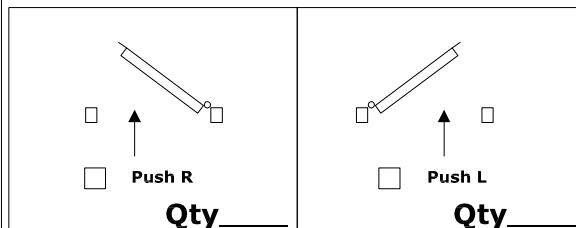

Horizontal Sec.

Vertical Sec.

Pull side view

ACCESSORIES

- " V " arm door closer
- Slide arm door closer
- Couple of handle on round rose and lock profile
- Standard Lever Panic Bar
- Push-bar
- Electrical handle
- RAL

Other

LVM= Structural opening width
 HVM=Structural opening height
 LVP = Frame Passage Width
 HVP = Frame Passage Height
 LPa = Leaf Passage width
 LPM*= Panic bar passage width

LPM* — Standard Lever = LVM-330() mm.
 — Push-bar = LVM-293() mm.