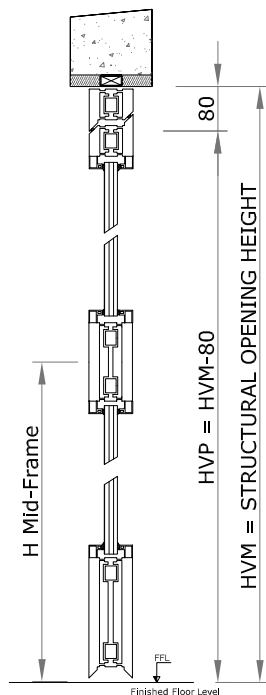

Horizontal Sec.

Vertical Sec.

Pull side view

ACCESSORIES

- " V " arm door closer
- Slide arm door closer
- Couple of handle on round rose and lock profile
- Standard Lever Panic Bar
- Push-bar
- Electrical handle
- RAL

Other

LVM= Structural opening width
 HVM=Structural opening height
 LVP = Frame Passage Width
 HVP = Frame Passage Height
 LPa = Leaf Passage width
 LPM*= Panic bar passage width

LPM* — Standard Lever = LVM-330() mm.
 — Push-bar = LVM-293() mm.

- EI 30 glass (external use)
- EI 60 glass (external use)

H Mid-Frame = _____ mm.

Dimensions mm.

LVM _____ x HVM _____

In case of fanlight please specify the full height passage (HPT)

HPT = _____

Fael Security Srl
 Via E. Majorana
 72100 Brindisi - ITALIA
 Tel. 0831-546563 Fax 0831-546674
 E-mail: fael@fael.com
 Web: http://www.fael.com