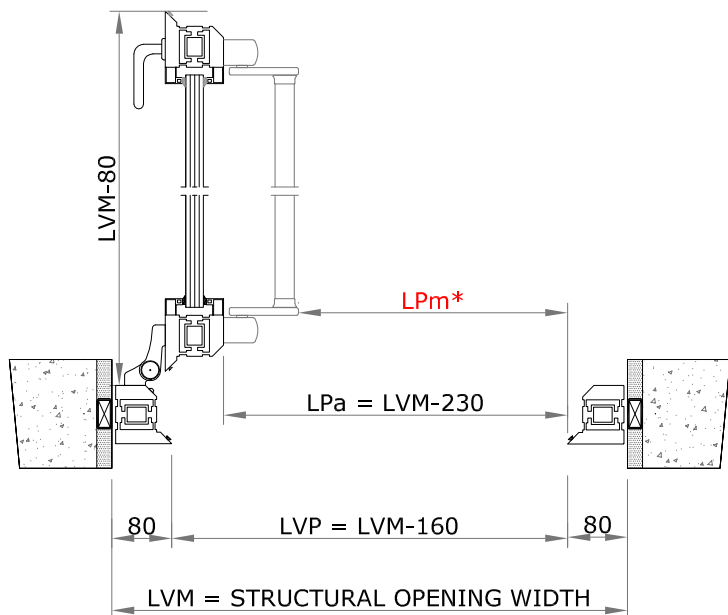

Horizontal Sec.

Vertical Sec.

Pull side view

ACCESSORIES

- " V " arm door closer
- Slide arm door closer
- Couple of handle on round rose and lock profile
- Standard Lever Panic Bar
- Push-bar
- Electrical handle
- RAL

Other

LVM= Structural opening width
 HVM=Structural opening height
 LVP = Frame Passage Width
 HVP = Frame Passage Height
 LPa = Leaf Passage width
 LPM*= Panic bar passage width

LPM* — Standard Lever = LVM-330() mm.
 — Push-bar = LVM-293() mm.

- EI 30 glass (external use)
- EI 60 glass (external use)

H Mid-Frame = _____ mm.

Dimensions mm.

LVM _____ x HVM _____

In case of fanlight please specify the full height passage (HPT)

HPT = _____

Fael Security Srl
 Via E. Majorana
 72100 Brindisi - ITALIA
 Tel. 0831-546563 Fax 0831-546674
 E-mail: fael@fael.com
 Web: http://www.fael.com